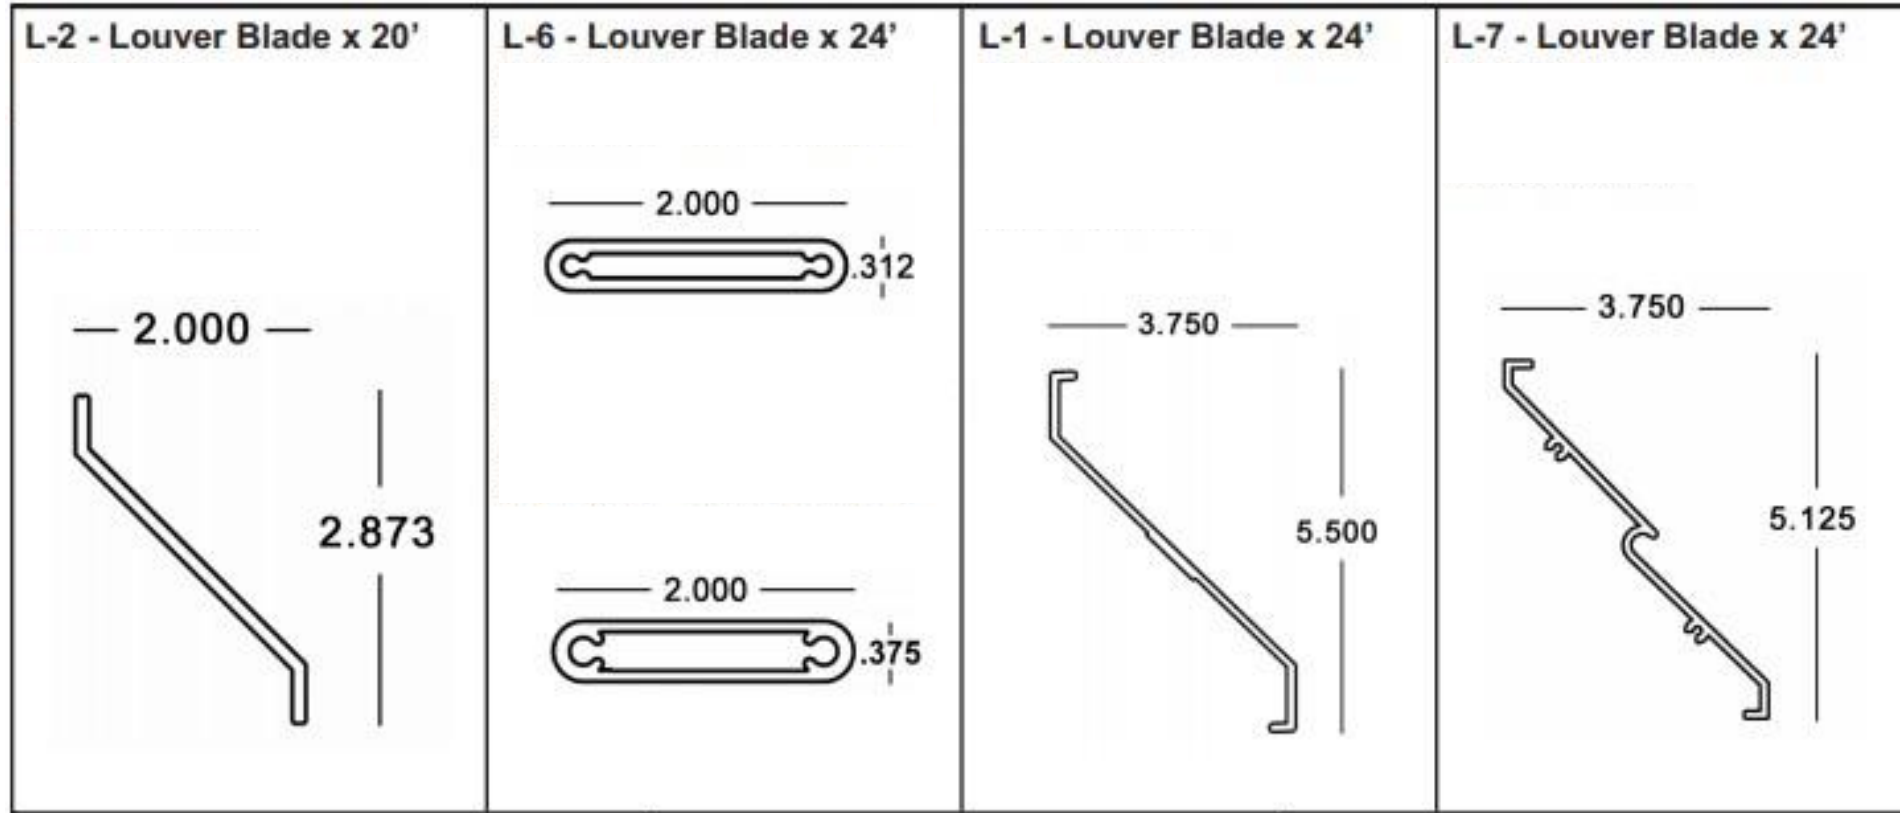

Oklahoma Canopies and Awnings
9521-B Riverside Parkway #242
Tulsa, OK 74137
918.957.1400